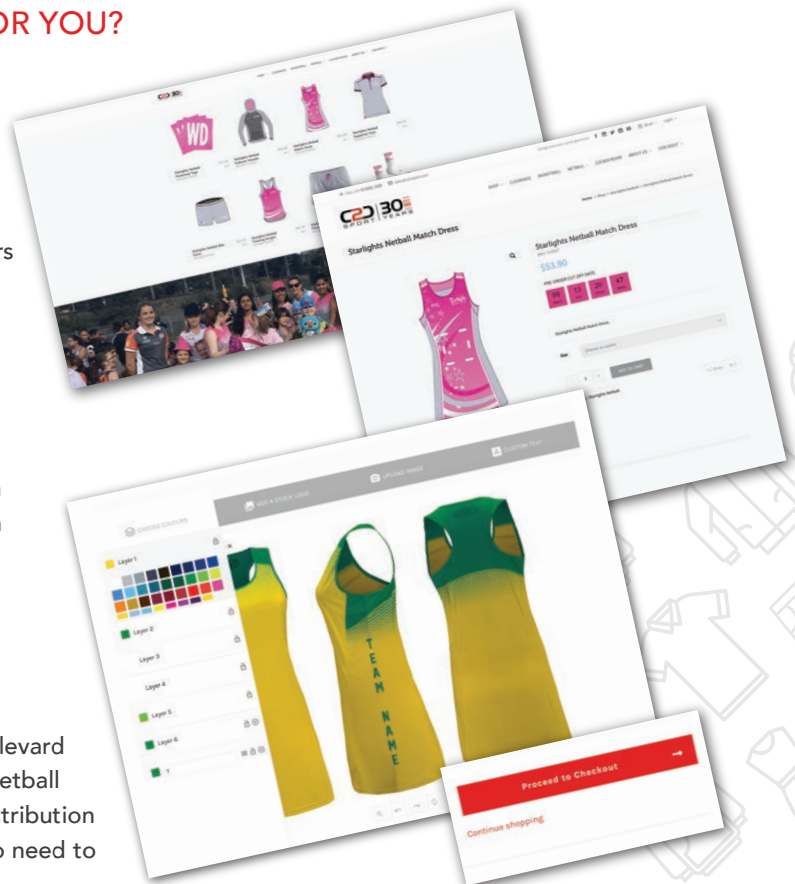

HOW CAN WE MAKE TEAM WEAR EASIER FOR YOU?

We produce high quality sporting team wear – everything from uniforms and warm up tops, to training tights, sock, supporter hoodies and team beanies! Ask us and we have some designs that we can share with you. We also have a great online portal – called **THE LOCKER ROOM** – where we can stock your merchandise online and your club members can purchase directly from the portal. No need to handle money at the courts or make transfers that drive your treasurer crazy. Members can jump online, order their uniform and delivery will be made to their doorstep.

And for those people looking to refresh their Club or Team designs – our designers can help too. If you don't wish to use our online "Design Your Own" templates, then we can engage our designers to turn your creative ideas into a reality on fabric!